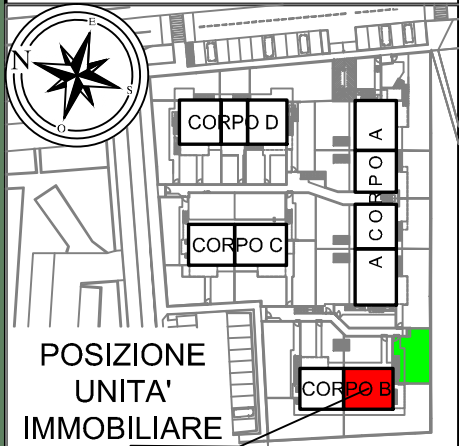

RESIDENZA *il Poggio*

Capriate
San Gervasio
Via Colombo
Unità B4
Piano Primo

Appartamento	Mq...	92,7...
Sgombero	Mq...	20,0...
Area Esterna	Mq...	82,0...
Balconi	Mq...	11,9...
Box Auto	5,50 x 5,61	
€uro		