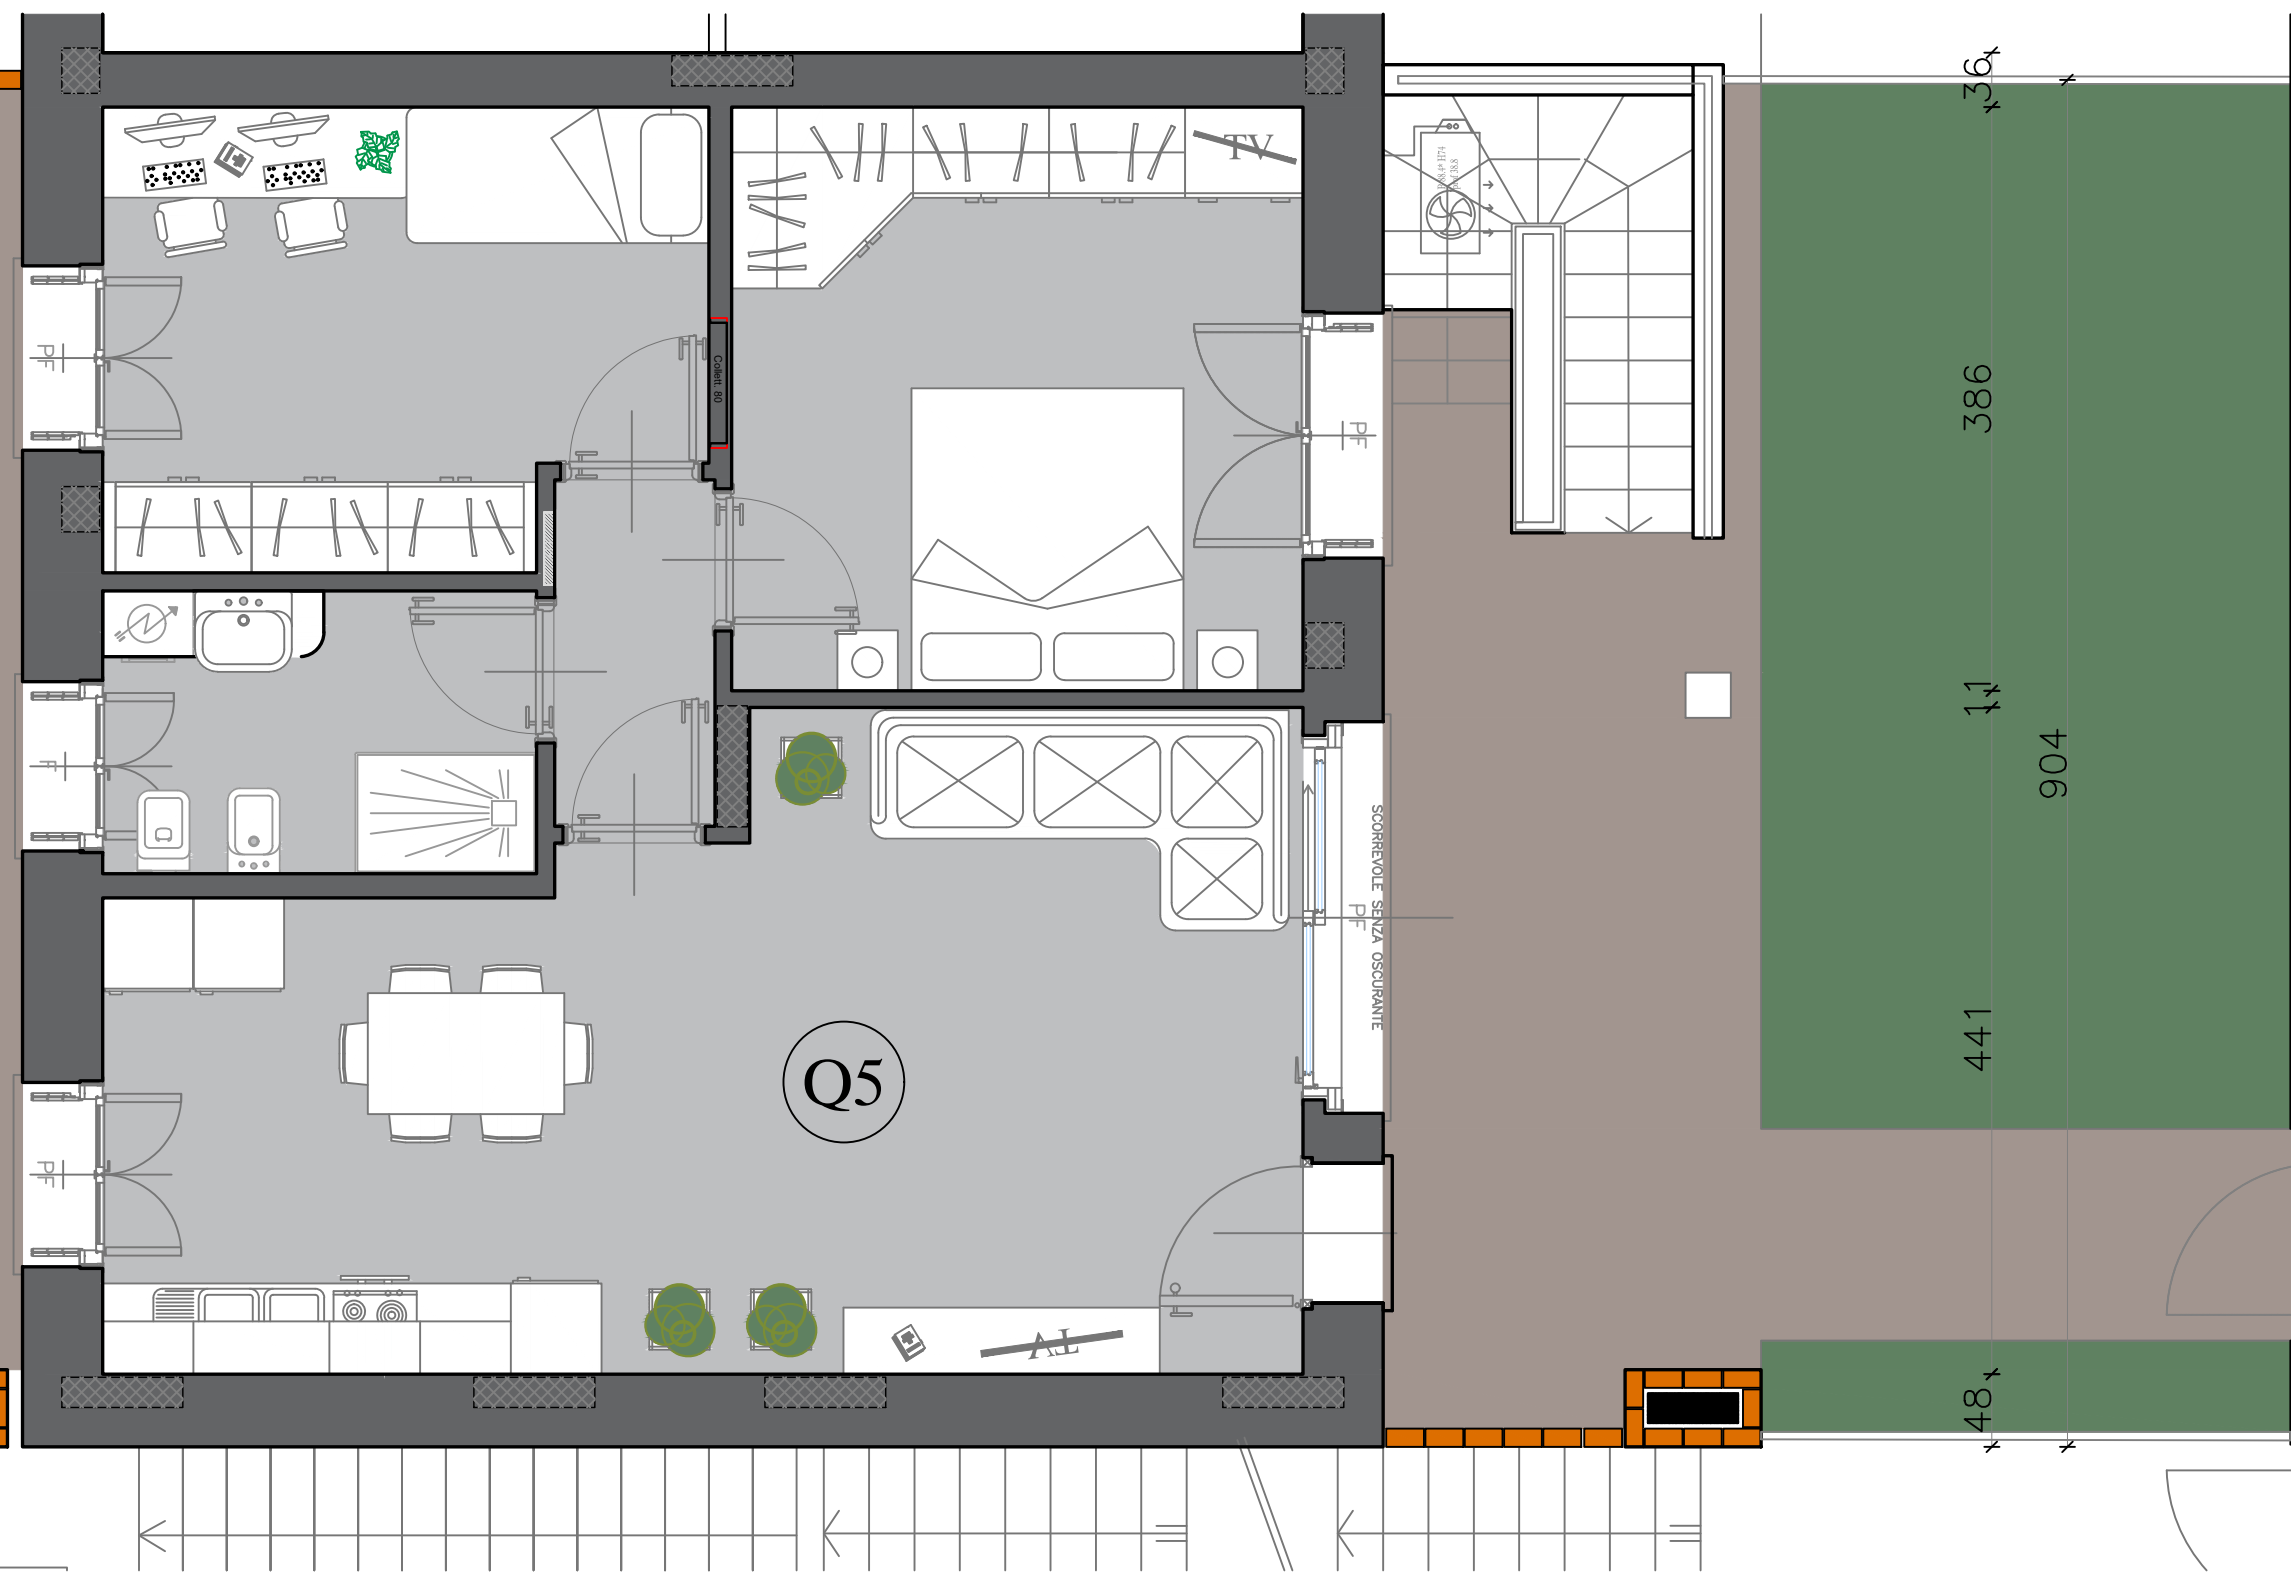

53 401 15 378 53

53 794 53
900

Madone
 Via Monte San Michele
 Unita' Q5
 Piano Terra

Appartamento	Mq...81.3...
Sgombero	Mq...41.0...
Area Esterna	Mq...91.0...
Balconi	Mq.....
Box Auto	2.78.x.9.43...
Euro