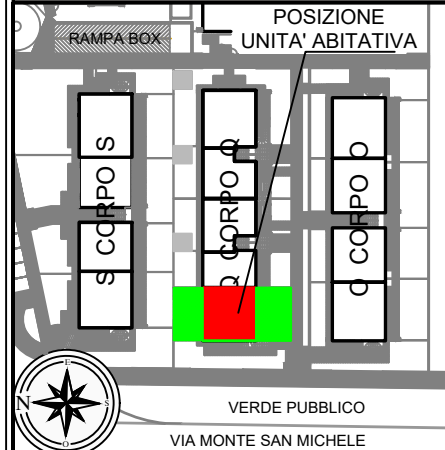

53 401 15 378 53

53 794 53
900

Madone
 Via Monte San Michele
 Unita' Q5
 Piano Terra

Appartamento	Mq...81.3...
Sgombero	Mq...41.0...
Area Esterna	Mq...91.0...
Balconi	Mq.....
Box Auto	2.78.x.9.43...
Euro